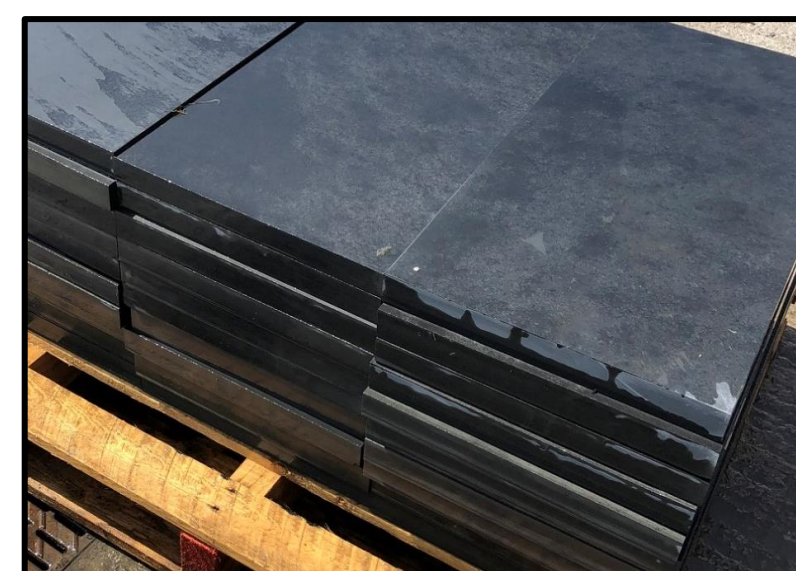

Cleft is a term used to describe the natural texture of this slate. Its surface and thickness is consistent.

Last Updated: 08/05/2020

CLEFT BLACK RIVEN SLATE COPING	PRICE WITH SAWN SQUARE EDGES	PRICE FOR POLISHED & CHAMFERED TWO LONG EDGES	PRICE FOR POLISHED, CHAMFERED & DRIP GROOVE ON TWO LONG EDGES	PRICE FOR POLISHED, CHAMFERED & DRIP GROOVE ON THREE EDGES
600x150x20mm	£9.00	£15.00	N/A	N/A
600x200x20mm	£12.00	£18.00	N/A	N/A
600x250x20mm	£15.00	£21.00	N/A	N/A
600x300x20mm	£18.00	£24.00	N/A	N/A
600x350x20mm	£21.00	£27.00	N/A	N/A
600x400x20mm	£24.00	£30.00	N/A	N/A

CLEFT BLACK RIVEN SLATE COPING	PRICE WITH SAWN SQUARE EDGES	PRICE FOR POLISHED & CHAMFERED TWO LONG EDGES	PRICE FOR POLISHED, CHAMFERED & DRIP GROOVE ON TWO LONG EDGES	PRICE FOR POLISHED, CHAMFERED & DRIP GROOVE ON THREE EDGES
900x150x20mm	£13.50	£19.50	N/A	N/A
900x200x20mm	£18.00	£24.00	N/A	N/A
900x250x20mm	£22.50	£28.50	N/A<!-- </tr--> <tr> <td>900x300x20mm</td> <td>£27.00</td> <td>£33.00</td> <td>N/A</td> <td>N/A</td> </tr> <tr> <td>900x350x20mm</td> <td>£31.50</td> <td>£37.50</td> <td>N/A</td> <td>N/A</td> </tr> <tr> <td>900x400x20mm</td> <td>£36.00</td> <td>£42.00</td> <td>N/A</td> <td>N/A</td> </tr>	
900x300x20mm	£27.00	£33.00	N/A	N/A
900x350x20mm	£31.50	£37.50	N/A	N/A
900x400x20mm	£36.00	£42.00	N/A	N/A

CLEFT BLACK RIVEN SLATE COPING	PRICE WITH SAWN SQUARE EDGES	PRICE FOR POLISHED & CHAMFERED TWO LONG EDGES	PRICE FOR POLISHED, CHAMFERED & DRIP GROOVE ON TWO LONG EDGES	PRICE FOR POLISHED, CHAMFERED & DRIP GROOVE ON THREE EDGES
500x500x20mm	£30.00	£36.00	N/A	N/A
550x550x20mm	£36.50	£42.50	N/A	N/A
600x600x20mm	£43.20	£49.20	N/A	N/A